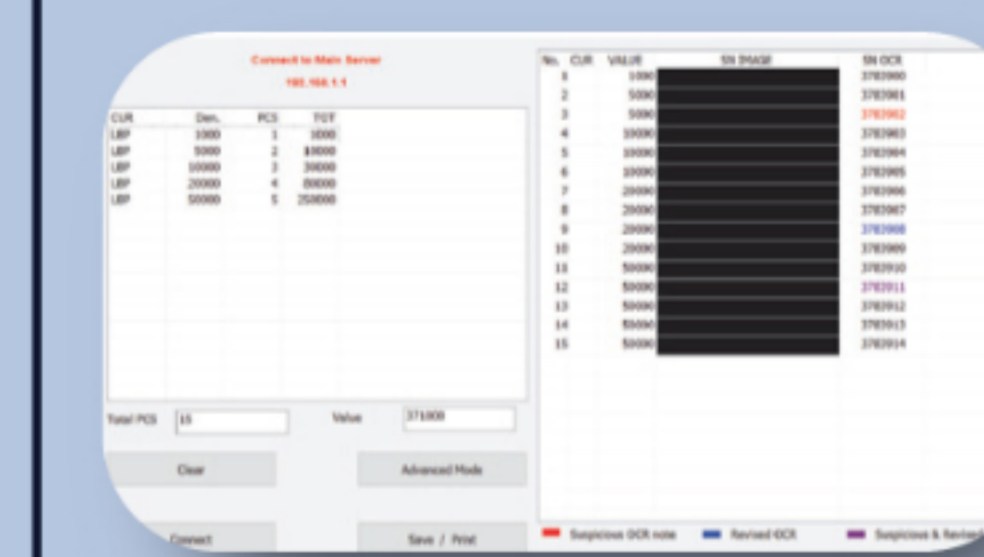

AUTOMATIC REJECT TRAY

- Reject pocket will open & close automatically to remove the notes easily.

CHECK & TITO RECOGNITION

- The whole image scan for Check & TITO (Front & Rear Side Image)
- MICR recognition for Check & Barcode recognition for TITO
- Image Data Transfer to PC

MULTI CURRENCY PROCESSING

- Apart from the local currency, multiple currencies up to 50 currencies as well as Auto Currency function can be installed as an option

LIDIX CASH MANAGEMENT SYSTEM (LCMS)

- Up to 2 PC can be connected at the same time
- LCMS can save the transaction information, including the Numeric & Arabic OCR